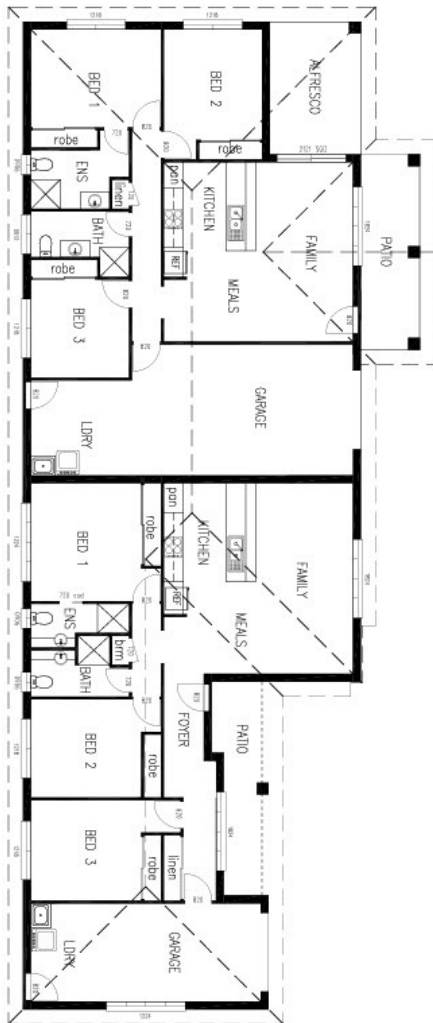

YELLOWWOOD

BUILDING GROUP

The Paterson Duplex

6

4

2

Living Areas

Living

Dining

Media

Bedroom

Master

Bedroom 2

Bedroom 3

Outdoor

Alfresco