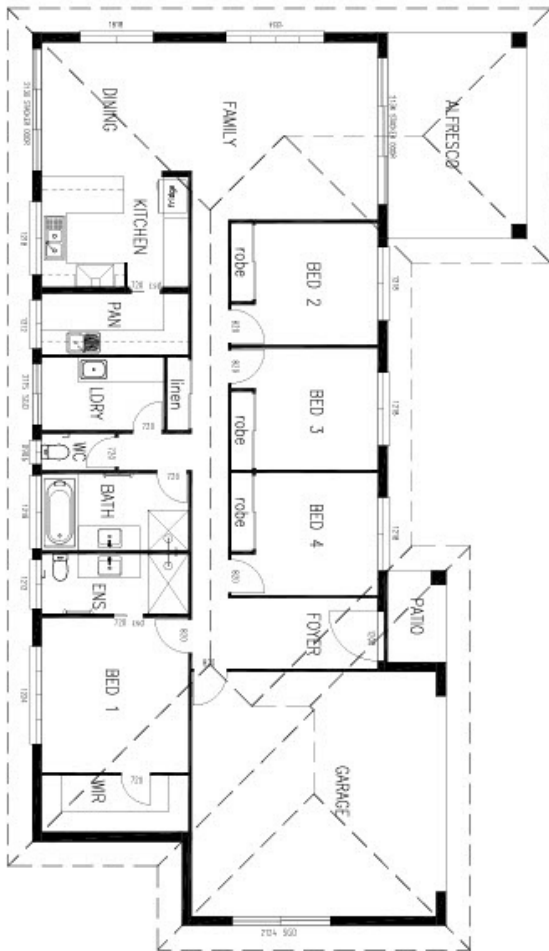

YELLOWWOOD

BUILDING GROUP

The Parson 200+

Living Areas

Living

Dining

Media

Rumpus

Bedroom

Master

Bedroom 2

Bedroom 3

Bedroom 4

Outdoor

Alfresco