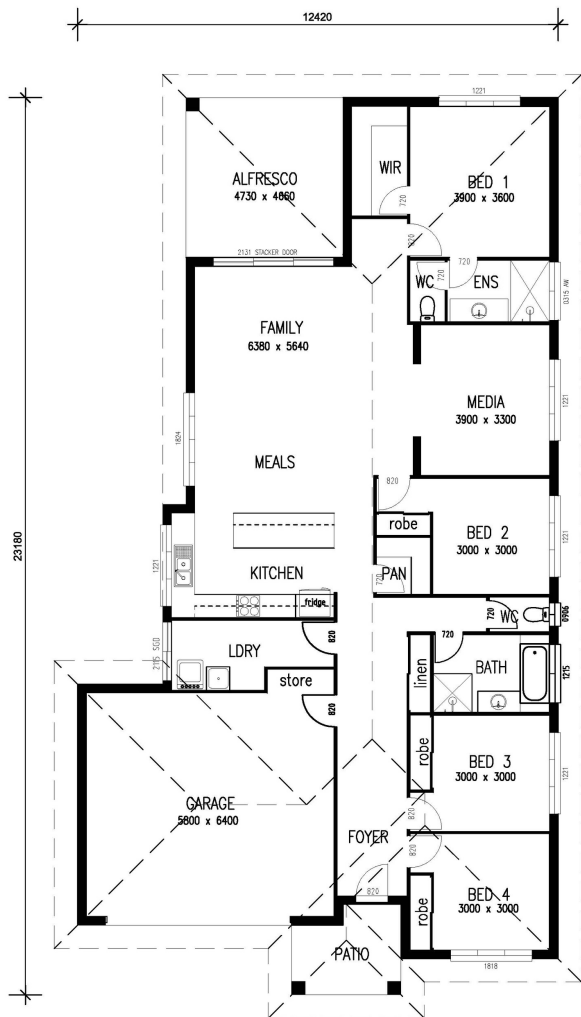

YELLOWWOOD

BUILDING GROUP

The Bellefonte 215

4

2

2

Living Areas

Living 6380 x 5640

Media 3900 x 3300

Bedroom

Master 3900 x 3600

Bedroom 2 3000 x 3000

Bedroom 3 3000 x 3000

Bedroom 4 3000 x 3000

Outdoor

Alfresco 4730 x 4660