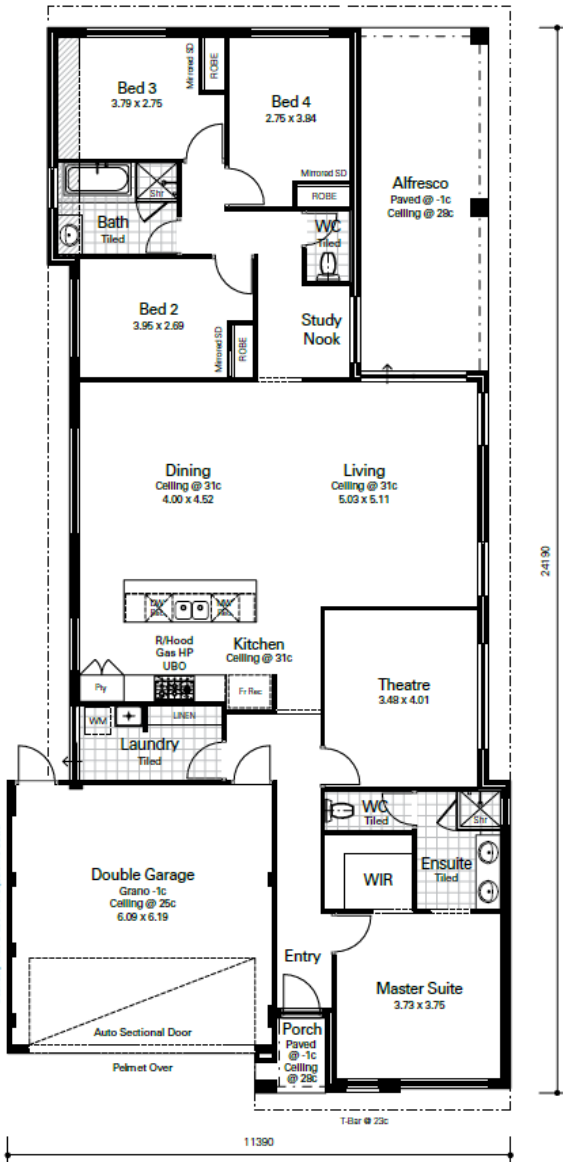

YELLOWWOOD

BUILDING GROUP

The Henderson 240

4

2

2

Living Areas

Living	5000 x 5100
Dining	4000 x 4500
Theatre	3400 x 4000

Bedroom

Master	3700 x 3750
Bedroom 2	3950 x 2600
Bedroom 3	3800 x 3750
Bedroom 4	2750 x 3800

Outdoor

Alfresco	6000 x 3000
----------	-------------